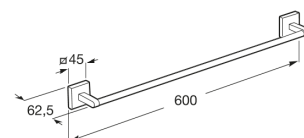

CUBICA

Towel rail

DIMENSIONS

Length 62 mm
 Width 45 mm
 Height 600 mm

COLOURS AND FINISHES

01 Polished

TECHNICAL DRAWINGS

FEATURES

- Finish: Chrome
- Fixing kit: Included
- Installation options: Only with screws
- Installation type: Wall-mounted
- Material: Metal
- Maximum weight supported (Kg): 10
- Shape: Straight
- Suitable for: Basin