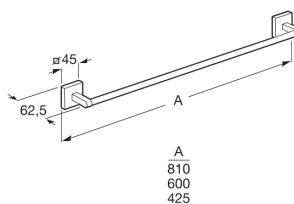

CUBICA

Towel rail

DIMENSIONS

Length 62 mm
 Width 45 mm
 Height 600 mm

COLOURS AND FINISHES

01 Polished

TECHNICAL DRAWINGS

FEATURES

- Finish: Chrome
- Fixing kit: Included
- Installation options: Only with screws
- Installation type: Wall-mounted
- Material: Metal
- Maximum weight supported (Kg): 10
- Shape: Straight
- Suitable for: Basin